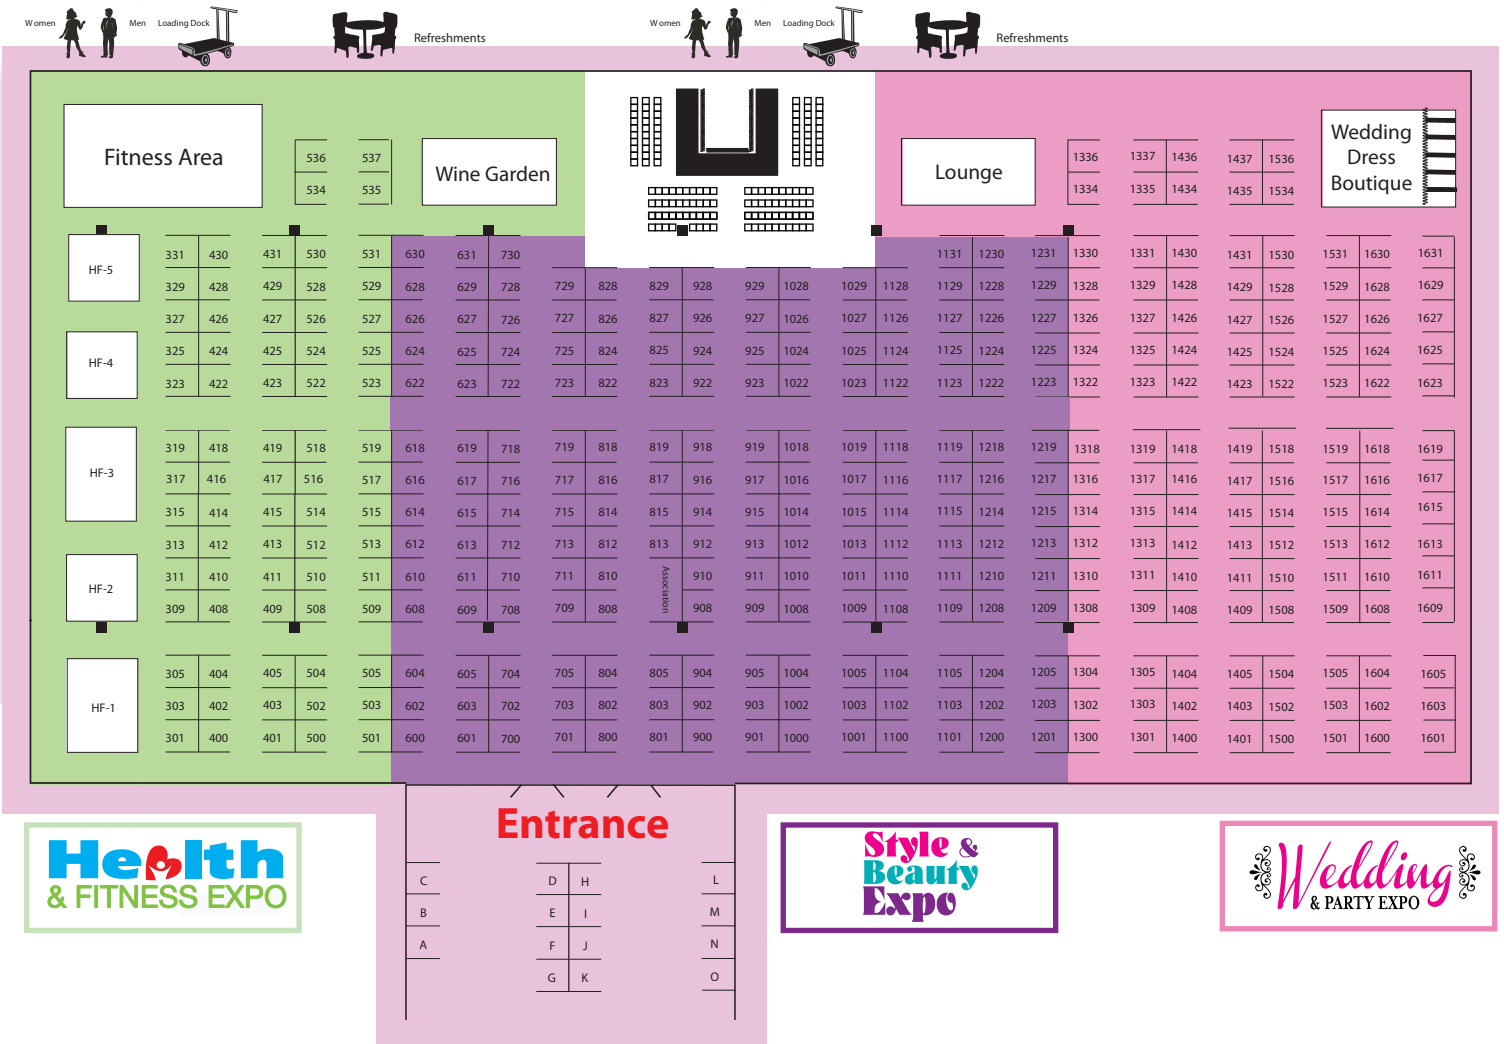

# Women's SUPER expo

Saturday, February 9 • 10 am - 5 pm  
 Sunday, February 10 • 10 am - 4 pm  
**Phoenix Convention Center  
 South Building**

For more information please visit [ExposAZ.com](http://ExposAZ.com)

\*20% premium for corner booths

**Women comprise 51.4% of the U.S. population  
 and make or influence 85% of all decisions. - Forbes**